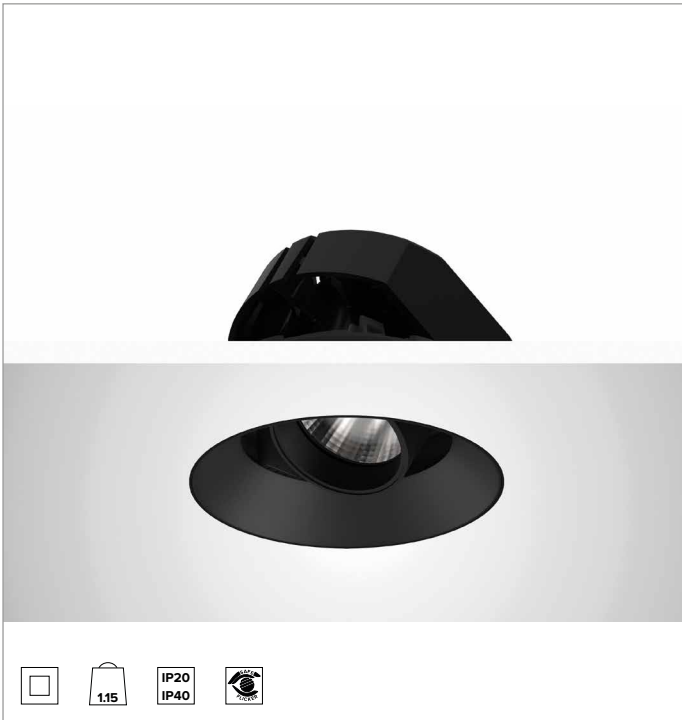

1T8620ELTR | CTEVO ARCHITECTURAL 160

Adjustable recessed LED projector in a trimless version

		3500K	H(m)	D(m)	Emax(lx)	
		Ra90		10°		
		Fixture Power	14W	1	0.18	17299
		Source Flux	1196lm	2	0.35	4325
		Fixture Flux	941lm	3	0.53	1922
		Efficacy	66lm/W	4	0.70	1081
TS1371	Imax=14464cd/klm	Imax	17299cd	5	0.88	692

CCT nominal: 3500K

Lifetime (L80/B10): >50000h tq +25°C

ILLUMINOTECHNICAL CHARACTERISTICS

NSP - precision optics with a black silicone cut off ring. Version with a convex faceted highly reflective anodised aluminium reflector and a holographic diffusion filter. UGR<19 (EN 12464-1).

Optic: REFLECTOR

Beam angles: NSP

Optical efficiency: 79%

Fixture flux: 941lm

Luminous efficacy: 66lm/W

Photobiological safety: Compliant with RG1 low risk group

MECHANICAL CHARACTERISTICS

Die-cast black painted anodised aluminium body and dissipator. Black colour cover. The optical unit can be adjusted up to 40° on the vertical plane with a mechanical beam locking system and a graduated scale, and 358° on the horizontal plane. Trimless version with a load-bearing element for installation and finishing in plasterboard.