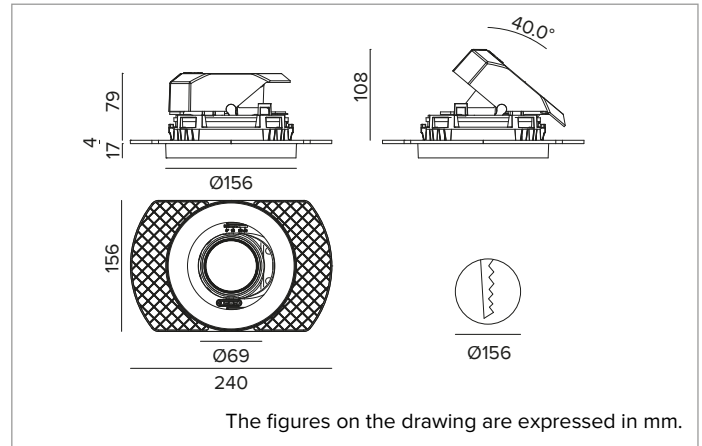

1T8620ELTR | CTEVO ARCHITECTURAL 160

Adjustable recessed LED projector in a trimless version

		3500K	H(m)	D(m)	Emax(lx)	
		Ra90		10°		
		Fixture Power	14W	1	0.18	17299
		Source Flux	1196lm	2	0.35	4325
		Fixture Flux	941lm	3	0.53	1922
		Efficacy	66lm/W	4	0.70	1081
TS1371	Imax=14464cd/klm	Imax	17299cd	5	0.88	692

CCT nominal: 3500K

Lifetime (L80/B10): >50000h tq +25°C

ILLUMINOTECHNICAL CHARACTERISTICS

NSP - precision optics with a black silicone cut off ring. Version with a convex faceted highly reflective anodised aluminium reflector and a holographic diffusion filter. UGR<19 (EN 12464-1).

Optic: REFLECTOR

Beam angles: NSP

Optical efficiency: 79%

Fixture flux: 941lm

Luminous efficacy: 66lm/W

Photobiological safety: Compliant with RG1 low risk group

MECHANICAL CHARACTERISTICS

Die-cast black painted anodised aluminium body and dissipator. Black colour cover. The optical unit can be adjusted up to 40° on the vertical plane with a mechanical beam locking system and a graduated scale, and 358° on the horizontal plane. Trimless version with a load-bearing element for installation and finishing in plasterboard.